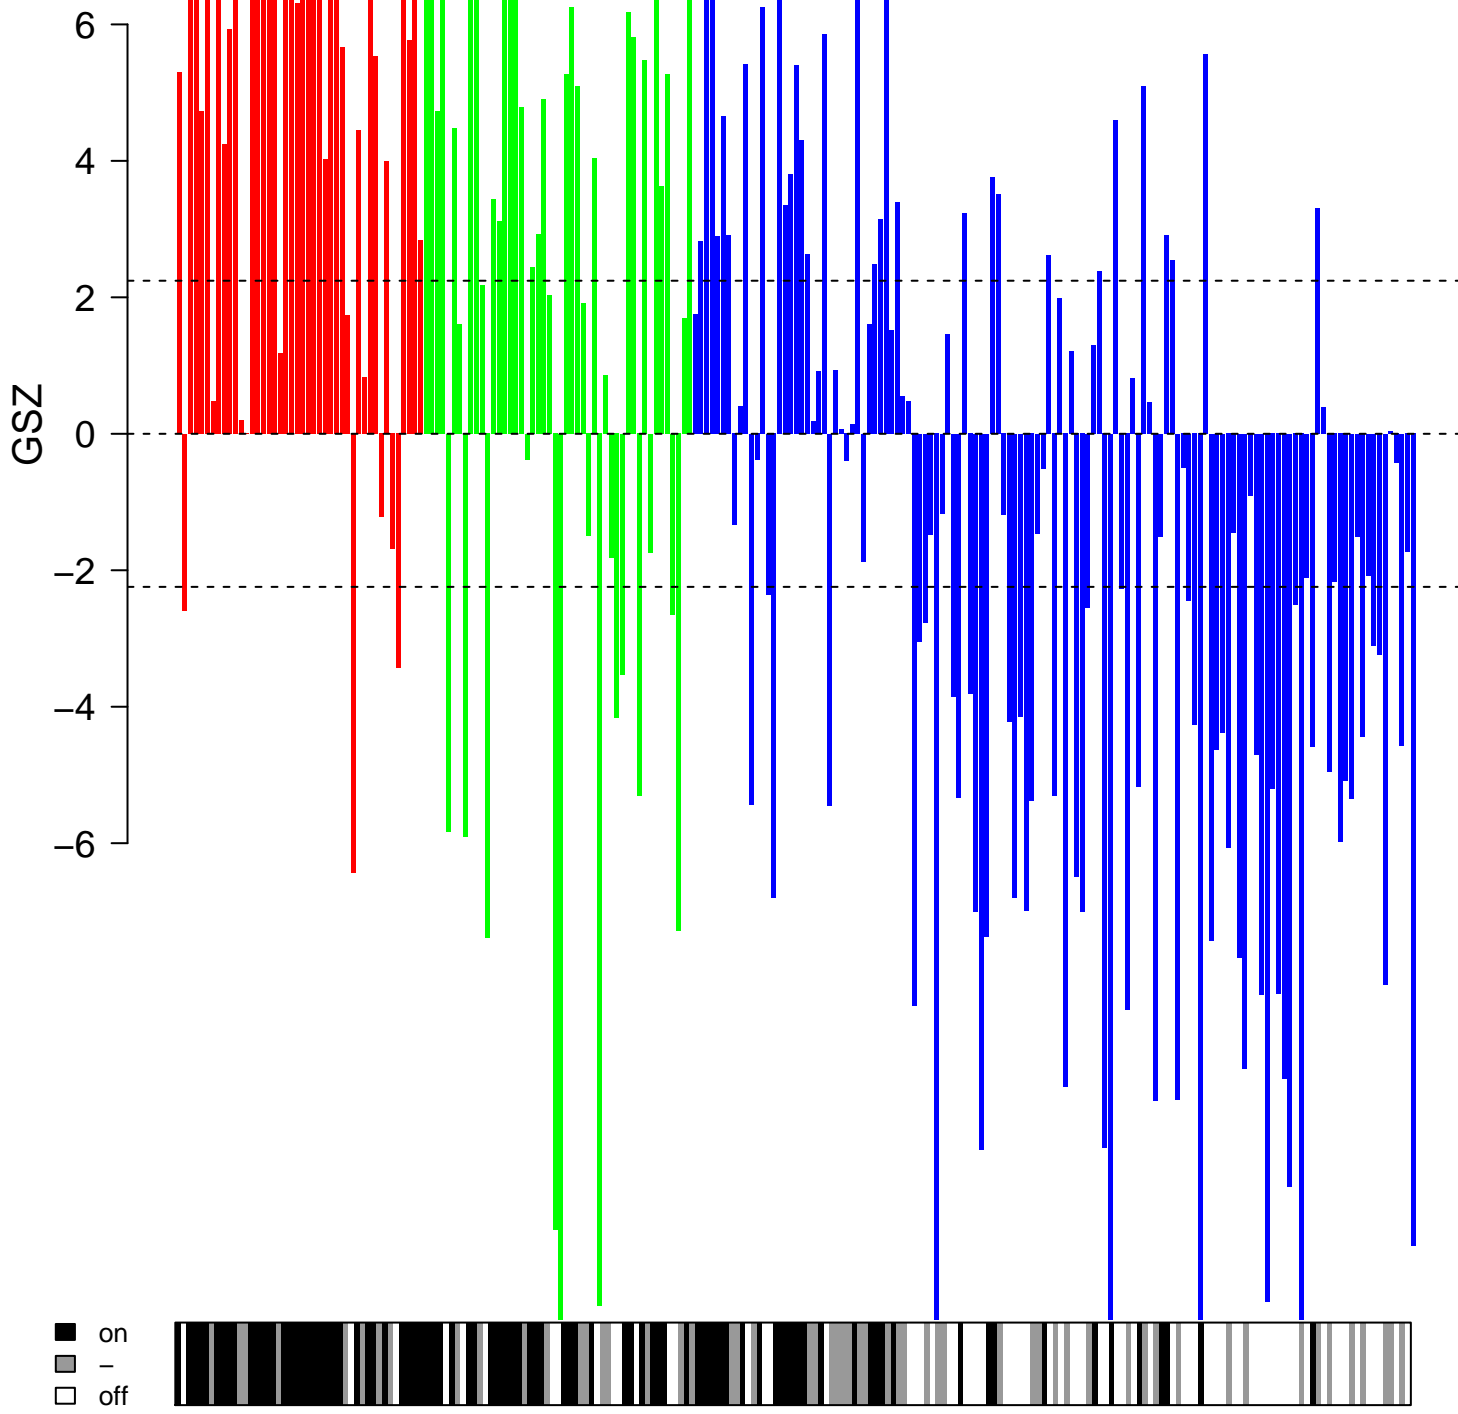

# natural killer cells peripheral blood\_5\_TxWk

natural killer cells peripheral blood\_5\_TxWk